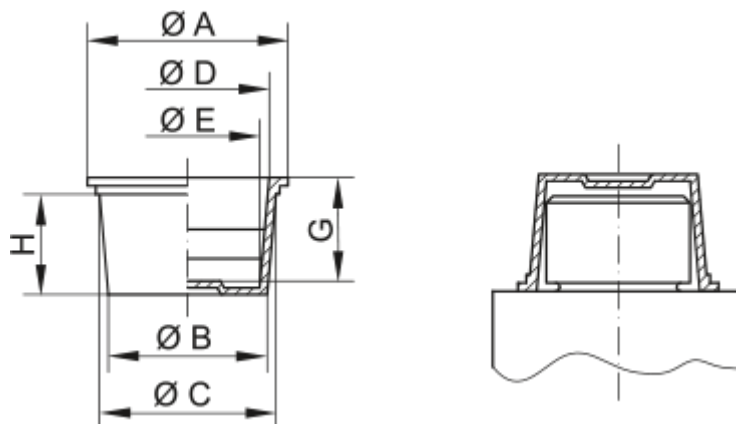

Data Sheet

Article number: 59GPN610U43

Description: KLEE Universal plugs GPN 610 U - (\varnothing 84,5-87,8/ \varnothing 85,7-82,4)

Measures

A = 92

B = 84.5

C = 87.8

D = 85.7

E = 82.4

G = 19

H = 19